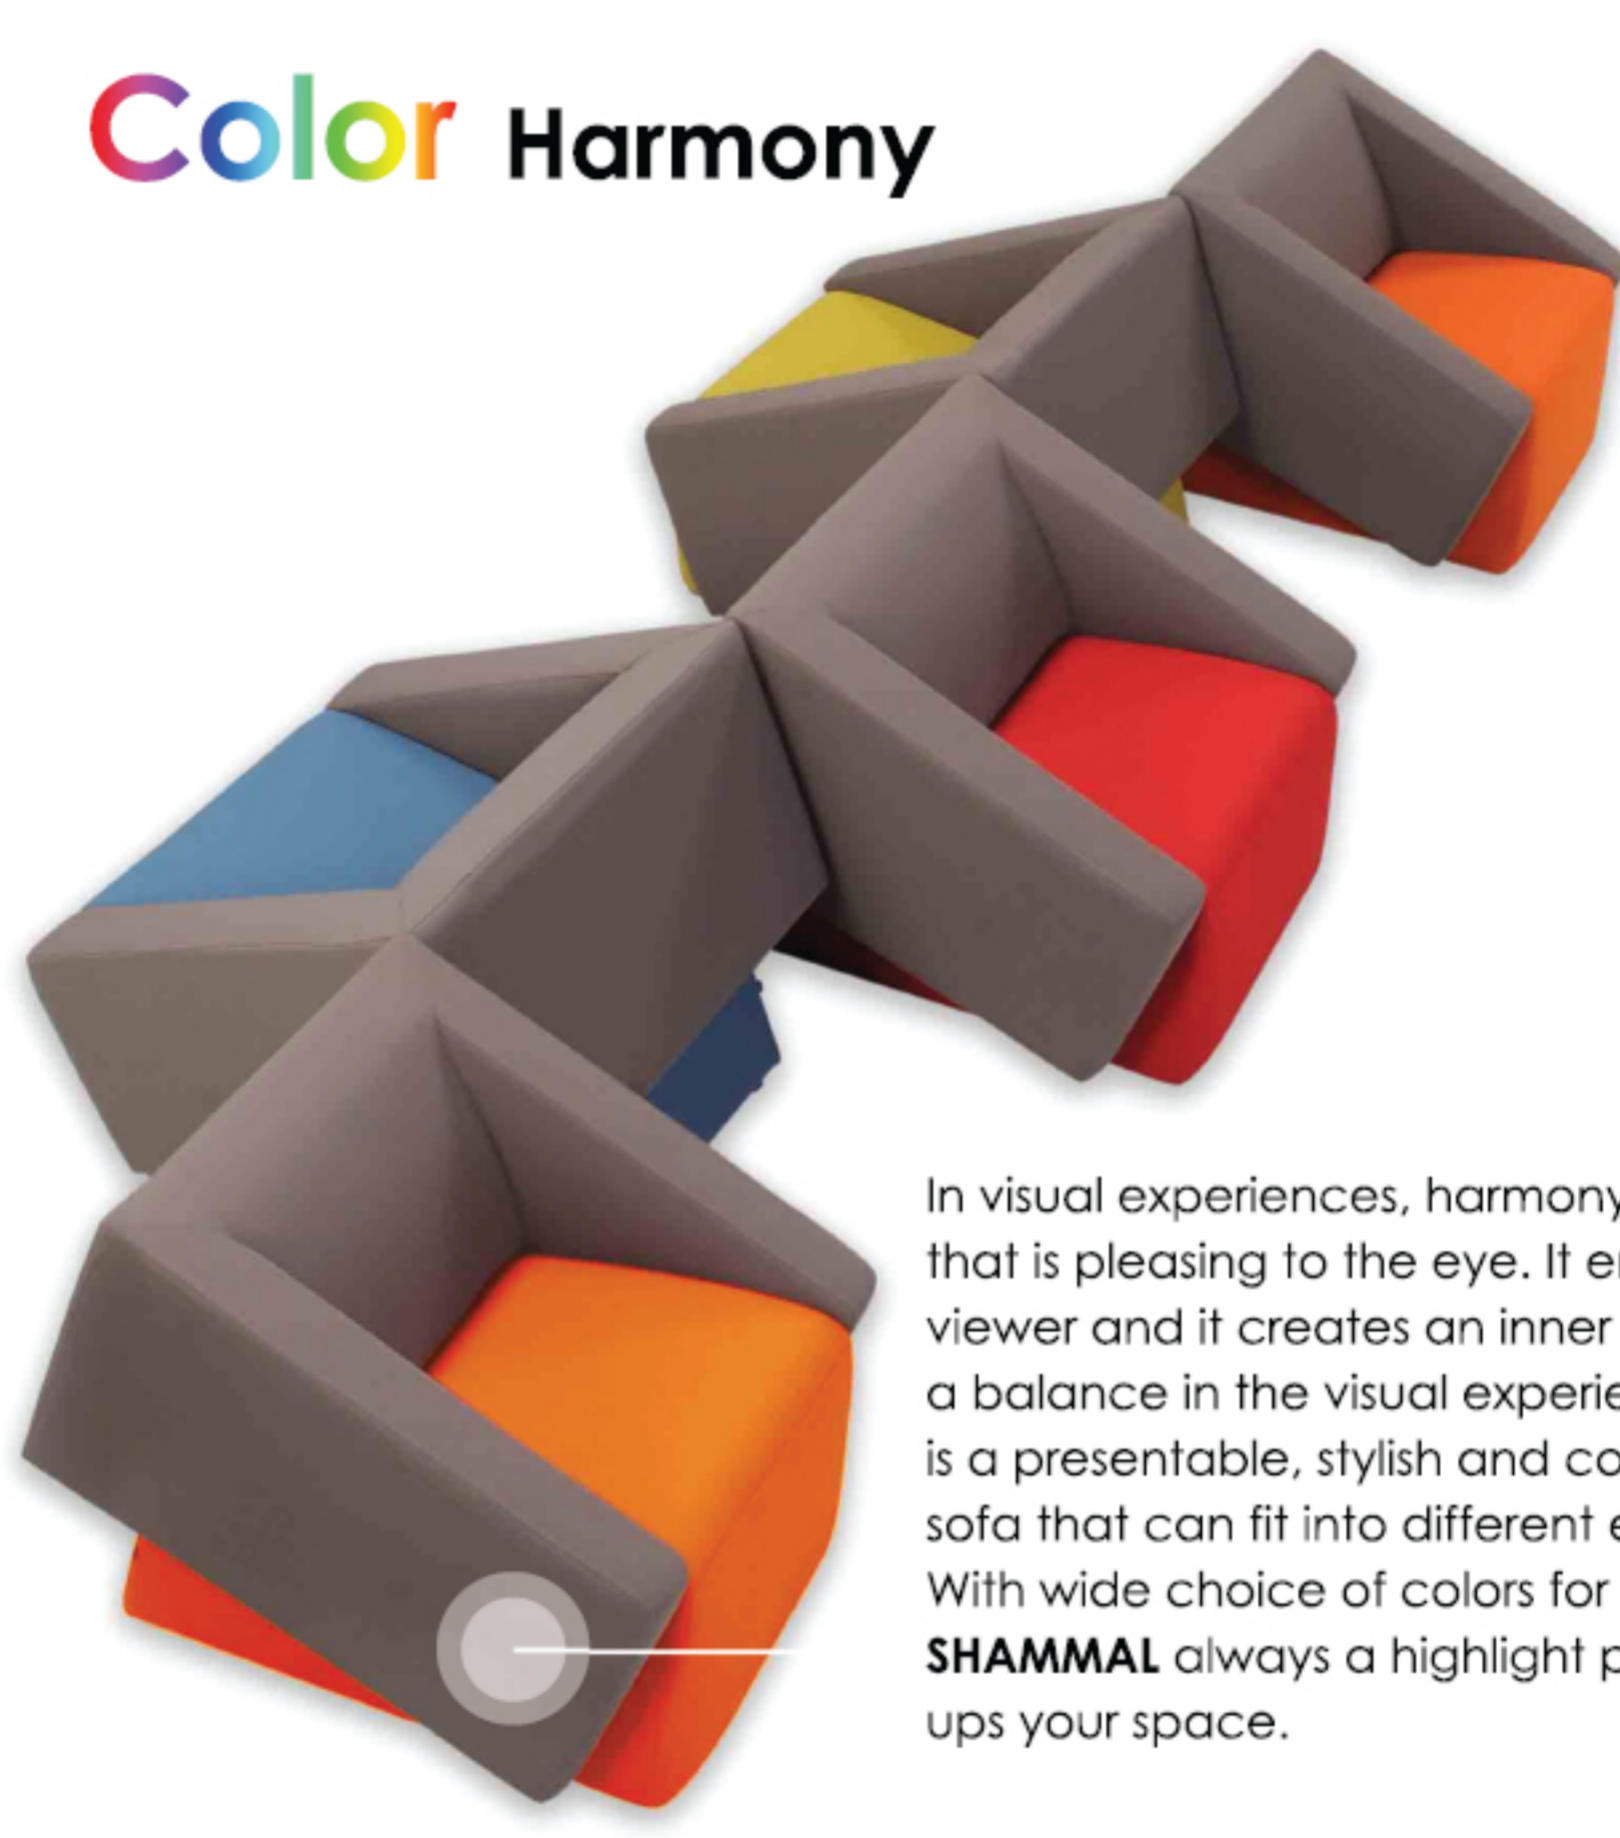

It always fit.

SHAMMAL is the sofa that suits your lifestyle as well as your interior décor, appropriately sized for your office space, so you can enjoy its comfort without bumping into bulky seating as you pass by. There are double layer and 2 color of **SHAMMAL** sofa, with it physical built of triangle armrest, it pampers the guests with great comfort, allow you to spend more hours relaxing.

Color Harmony

In visual experiences, harmony is something that is pleasing to the eye. It engages the viewer and it creates an inner sense of order, a balance in the visual experience. **SHAMMAL** is a presentable, stylish and comfortable office sofa that can fit into different environments. With wide choice of colors for your selection, **SHAMMAL** always a highlight point to bright ups your space.

A luxurious seating solution that's also fun.

SHAMMAL is a comfortable sofa at office in both casual and formal settings. Its subtle curves and strong lines give substance and style to informal meeting spaces, lobby areas, lounge areas, meeting rooms, and homes.