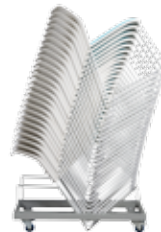

Nava

Nava Lounge with seat pad
H 720 **D** 585 **SW** 445 **BW** 500
W 500 **SH** 400 **SD** 440

Nava Meet with seat pad
H 815 **D** 610 **SW** 445 **BW** 500
W 500 **SH** 455 **SD** 440

Nava High with seat pad
H 1090 **D** 610 **SW** 445 **BW** 500
W 500 **SH** 735 **SD** 440

Nava Stool
H 430
D 300

Nava Box
H 330 **W** 762
L 762

Lounge Table
H 430
D 1000

FUNCTION AND BENEFITS

Frame is intergrally coloured in white for easy matching

Stackable for space saving stacks up to 10 chairs high on floor.

Stacking (up to 25 chairs) in trolley for efficient storage and mobility.

Quick connect glides to gang up the chairs for neat arrangement in a straight line

Numbering on chairs for easy identification

Seatpad for unexpected comfort.