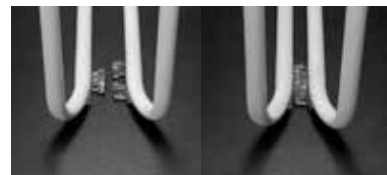

Nava

Nava Lounge with seat pad
H 720 **D** 585 **SW** 445 **BW** 500
W 500 **SH** 400 **SD** 440

Nava Meet with seat pad
H 815 **D** 610 **SW** 445 **BW** 500
W 500 **SH** 455 **SD** 440

Nava High with seat pad
H 1090 **D** 610 **SW** 445 **BW** 500
W 500 **SH** 735 **SD** 440

Nava Stool
H 430
D 300

Nava Box
H 330 **W** 762
L 762

Lounge Table
H 430
D 1000

FUNCTION AND BENEFITS

Frame is intergrally coloured in white for easy matching

Stackable for space saving stacks up to 10 chairs high on floor.

Stacking (up to 25 chairs) in trolley for efficient storage and mobility.

Quick connect glides to gang up the chairs for neat arrangement in a straight line

Numbering on chairs for easy identification

Seatpad for unexpected comfort.